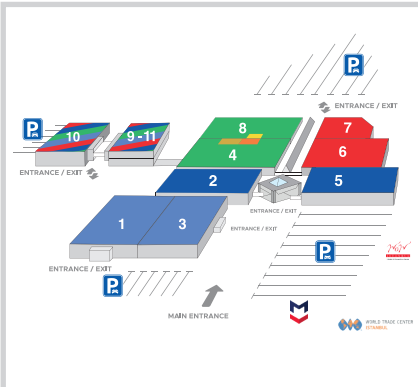

By
Car

There are 3 alternative highways from which you can reach the Expo Center. (E5, TEM and Sahilyolu/ Coastline) Please follow the Atatürk Airport Route to reach Istanbul Expo Center.

GENERAL LAYOUT